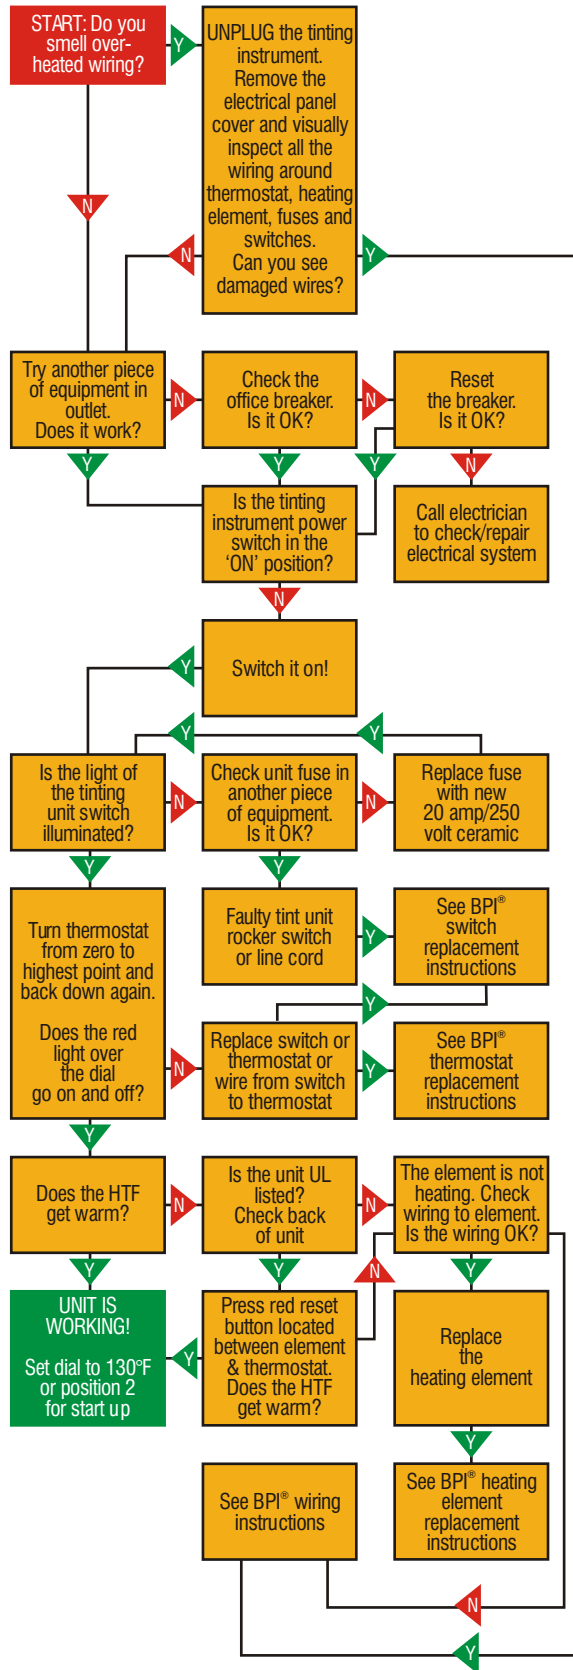

Lens Tinting Instrument Trouble Shooting Guide

Lens tinting instruments manufactured before January 2003